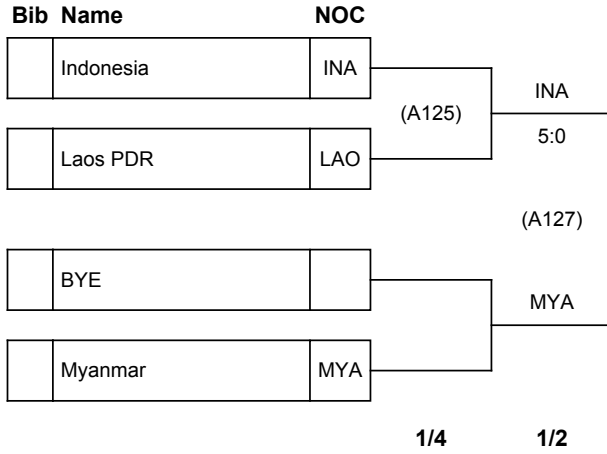

Results

Pool A

Final

Pool B

Repechage

Legend:

1/4 Quarterfinal
KK Kiken

1/2 Semifinal
RCn Repechage n

H Hansoku

S Shikkaku