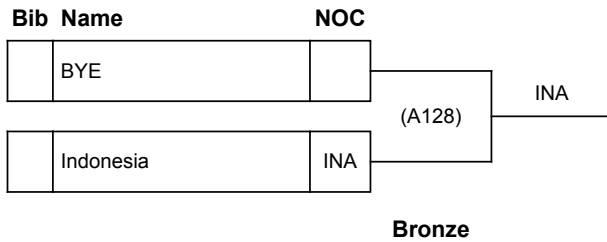

Results

Pool A

Final

Pool B

Repechage

Legend:

1/4 Quarterfinal
KK Kiken

1/2 Semifinal
RCn Repechage n