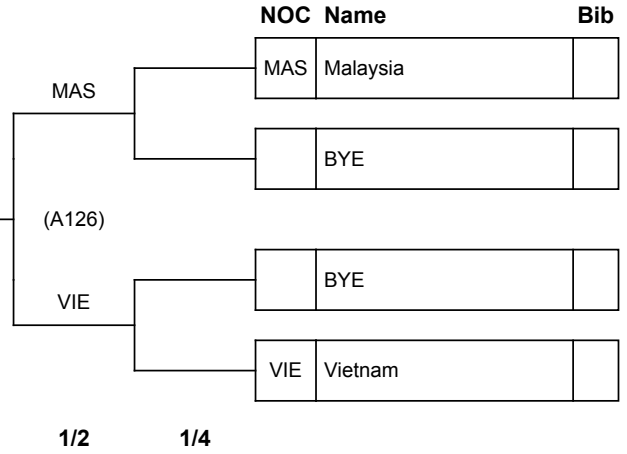

Results

Pool A

Final

Pool B

Repechage

Legend:

1/4 Quarterfinal
KK Kiken

1/2 Semifinal
RCn Repechage n

H Hansoku

S Shikkaku